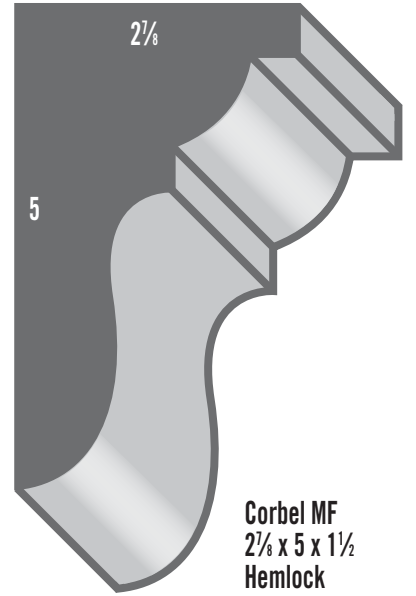

Corbel LO - Oak  
Corbel LM - Maple  
Corbel LC - Cherry  
9 x 11 x 1½

Corbel CV  
6 x 8½ x 1½  
Pine

**Corbel CJ**  
3/4 x 5 1/2 x 3  
Poplar

**Corbel MS**  
2 7/8 x 2 7/8 x 1 1/2  
Hemlock

**Corbel MF**  
2 7/8 x 5 x 1 1/2  
Hemlock

**Corbel ML**  
2 7/8 x 4 x 3  
Poplar

**Corbel MC**  
2 3/4 x 2 3/4 x 1 1/2  
Hemlock

**Corbel CO**  
3/4 x 5 1/2 x 3  
Poplar

**Corbel CM**  
3/4 x 5 1/2 x 3  
Hemlock

CORBELS

COAR-DA-306  
5½ x 14⅝ x 8

COAR-DA-014  
5⅞ x 8½ x 3¾

COAR-GW-039  
4½ x 14½ x 1¼

COAR-DA-081  
4¾ x 13¼ x 7⅞

COAR-DA-302XL  
8½ x 15⅝ x 6½

COAR-DA-061L  
5½ x 14⅞ x 7⅞

COAR-DA-015  
5⅞ x 9¾ x 2¾

COAR-DA-007  
4⅝ x 9⅞ x 5¼

COAR-DA-301S  
3⅞ x 8½ x 3

COAR-DA-302M  
4⅞ x 9¾ x 3⅞