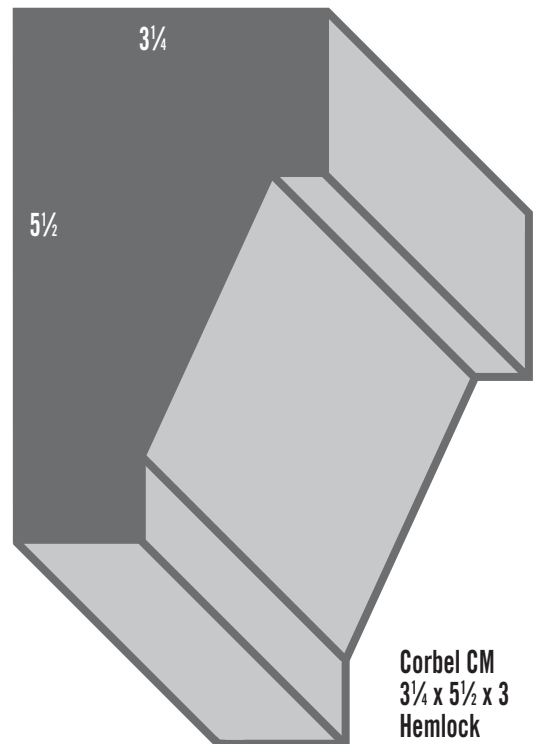

Corbel LO - Oak  
Corbel LM - Maple  
Corbel LC - Cherry  
9 x 11 x 1½

Corbel CV  
6 x 8½ x 1½  
Pine

**Corbel CJ**  
3/4 x 5 1/2 x 3  
Poplar

**Corbel MS**  
2 7/8 x 2 7/8 x 1 1/2  
Hemlock

**Corbel MF**  
2 7/8 x 5 x 1 1/2  
Hemlock

**Corbel ML**  
2 7/8 x 4 x 3  
Poplar

**Corbel MC**  
2 3/4 x 2 3/4 x 1 1/2  
Hemlock

**Corbel CO**  
3/4 x 5 1/2 x 3  
Poplar

**Corbel CM**  
3/4 x 5 1/2 x 3  
Hemlock

CORBELS

COAR-DA-306  
5½ x 14⅝ x 8

COAR-DA-014  
5⅞ x 8½ x 3¾

COAR-GW-039  
4½ x 14½ x 1¼

COAR-DA-081  
4¾ x 13¼ x 7⅞

COAR-DA-302XL  
8½ x 15⅝ x 6½

COAR-DA-061L  
5½ x 14⅞ x 7⅞

COAR-DA-015  
5⅞ x 9¾ x 2¾

COAR-DA-007  
4⅝ x 9⅞ x 5¼

COAR-DA-301S  
3⅞ x 8½ x 3

COAR-DA-302M  
4⅞ x 9¾ x 3⅞