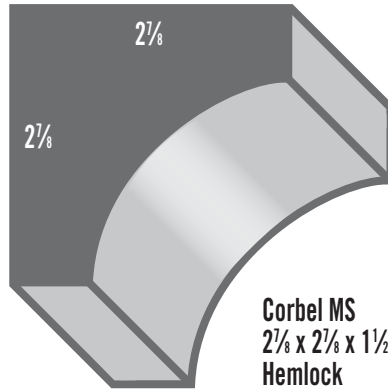

Corbel LO - Oak  
Corbel LM - Maple  
Corbel LC - Cherry  
9 x 11 x 1½

Corbel CV  
6 x 8½ x 1½  
Pine

**Corbel CJ**  
3/4 x 5 1/2 x 3  
Poplar

**Corbel MS**  
2 7/8 x 2 7/8 x 1 1/2  
Hemlock

**Corbel MF**  
2 7/8 x 5 x 1 1/2  
Hemlock

**Corbel ML**  
2 7/8 x 4 x 3  
Poplar

**Corbel MC**  
2 3/4 x 2 3/4 x 1 1/2  
Hemlock

**Corbel CO**  
3/4 x 5 1/2 x 3  
Poplar

**Corbel CM**  
3/4 x 5 1/2 x 3  
Hemlock

CORBELS

COAR-DA-306  
5½ x 14⅝ x 8

COAR-DA-014  
5⅞ x 8½ x 3¾

COAR-GW-039  
4½ x 14½ x 1¼

COAR-DA-081  
4¾ x 13¼ x 7⅞

COAR-DA-302XL  
8½ x 15⅝ x 6½

COAR-DA-061L  
5½ x 14⅞ x 7⅞

COAR-DA-015  
5⅞ x 9¾ x 2¾

COAR-DA-007  
4⅝ x 9⅞ x 5¼

COAR-DA-301S  
3⅞ x 8½ x 3

COAR-DA-302M  
4⅞ x 9¾ x 3⅞