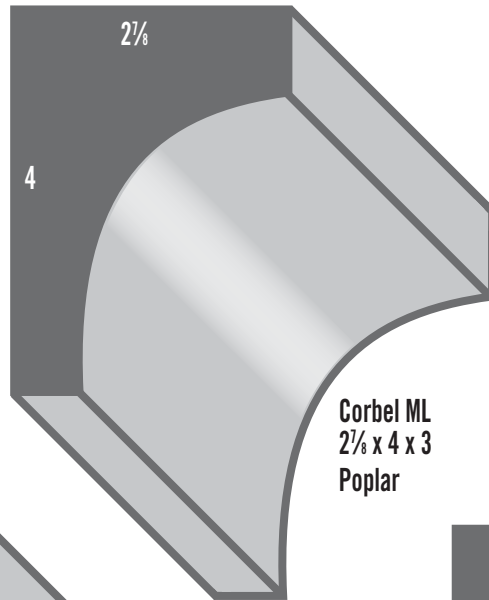

Corbel LO - Oak  
Corbel LM - Maple  
Corbel LC - Cherry  
9 x 11 x 1½

Corbel CV  
6 x 8½ x 1½  
Pine

**Corbel CJ**  
3/4 x 5 1/2 x 3  
Poplar

**Corbel MS**  
2 7/8 x 2 7/8 x 1 1/2  
Hemlock

**Corbel MF**  
2 7/8 x 5 x 1 1/2  
Hemlock

**Corbel ML**  
2 7/8 x 4 x 3  
Poplar

**Corbel MC**  
2 3/4 x 2 3/4 x 1 1/2  
Hemlock

**Corbel CO**  
3/4 x 5 1/2 x 3  
Poplar

**Corbel CM**  
3/4 x 5 1/2 x 3  
Hemlock

CORBELS

COAR-DA-306  
5½ x 14⅝ x 8

COAR-DA-014  
5⅞ x 8½ x 3¾

COAR-GW-039  
4½ x 14½ x 1¼

COAR-DA-081  
4¾ x 13¼ x 7⅞

COAR-DA-302XL  
8½ x 15⅝ x 6½

COAR-DA-061L  
5½ x 14⅞ x 7⅞

COAR-DA-015  
5⅞ x 9¾ x 2¾

COAR-DA-007  
4⅝ x 9⅞ x 5¼

COAR-DA-301S  
3⅞ x 8½ x 3

COAR-DA-302M  
4⅞ x 9¾ x 3⅞