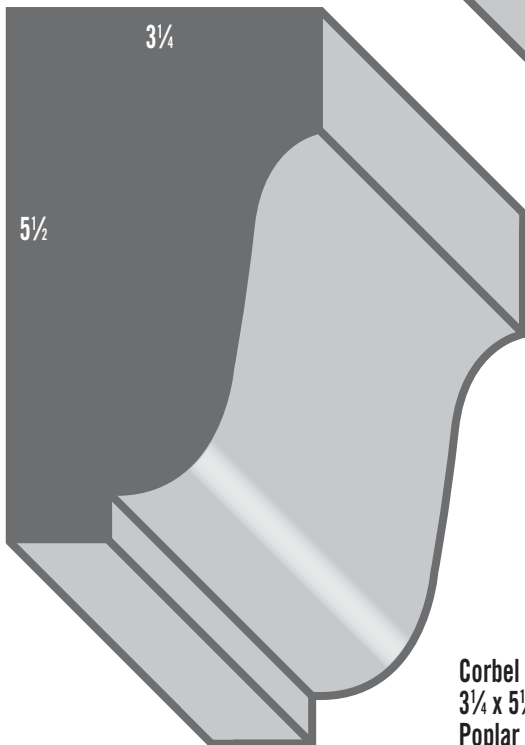

Corbel LO - Oak  
Corbel LM - Maple  
Corbel LC - Cherry  
9 x 11 x 1½

Corbel CV  
6 x 8½ x 1½  
Pine

**Corbel CJ**  
3/4 x 5 1/2 x 3  
Poplar

**Corbel MS**  
2 7/8 x 2 7/8 x 1 1/2  
Hemlock

**Corbel MF**  
2 7/8 x 5 x 1 1/2  
Hemlock

**Corbel ML**  
2 7/8 x 4 x 3  
Poplar

**Corbel MC**  
2 3/4 x 2 3/4 x 1 1/2  
Hemlock

**Corbel CO**  
3/4 x 5 1/2 x 3  
Poplar

**Corbel CM**  
3/4 x 5 1/2 x 3  
Hemlock

CORBELS

COAR-DA-306  
5½ x 14⅝ x 8

COAR-DA-014  
5⅞ x 8½ x 3¾

COAR-GW-039  
4½ x 14½ x 1¼

COAR-DA-081  
4¾ x 13¼ x 7⅞

COAR-DA-302XL  
8½ x 15⅝ x 6½

COAR-DA-061L  
5½ x 14⅞ x 7⅞

COAR-DA-015  
5⅞ x 9¾ x 2¾

COAR-DA-007  
4⅝ x 9⅞ x 5¼

COAR-DA-301S  
3⅞ x 8½ x 3

COAR-DA-302M  
4⅞ x 9¾ x 3⅞