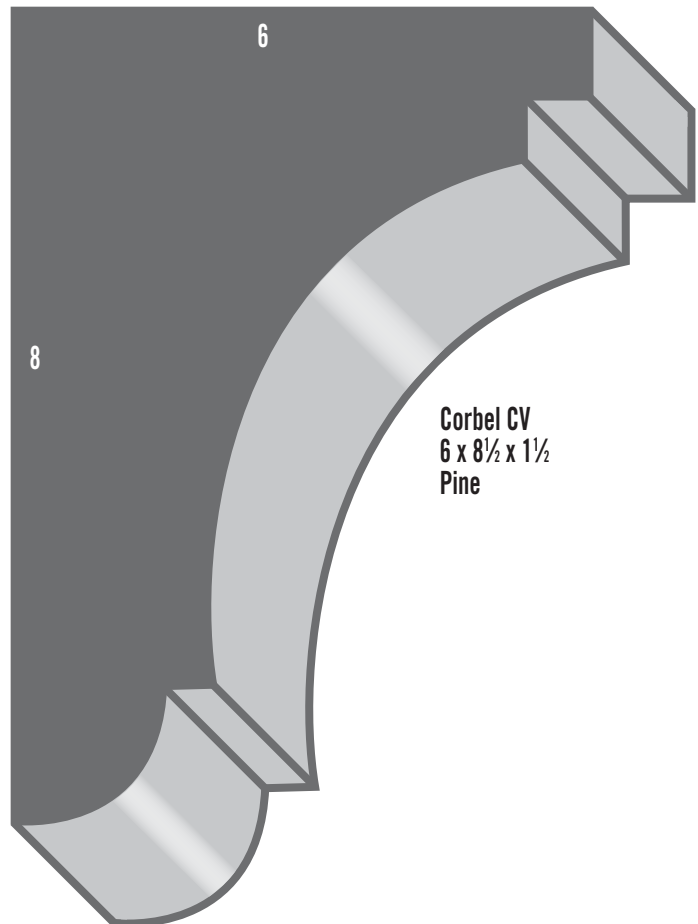

Corbel LO - Oak  
Corbel LM - Maple  
Corbel LC - Cherry  
9 x 11 x 1½

Corbel CV  
6 x 8½ x 1½  
Pine

**Corbel CJ**  
3/4 x 5 1/2 x 3  
Poplar

**Corbel MS**  
2 7/8 x 2 7/8 x 1 1/2  
Hemlock

**Corbel MF**  
2 7/8 x 5 x 1 1/2  
Hemlock

**Corbel ML**  
2 7/8 x 4 x 3  
Poplar

**Corbel MC**  
2 3/4 x 2 3/4 x 1 1/2  
Hemlock

**Corbel CO**  
3/4 x 5 1/2 x 3  
Poplar

**Corbel CM**  
3/4 x 5 1/2 x 3  
Hemlock

CORBELS

COAR-DA-306  
5½ x 14⅝ x 8

COAR-DA-014  
5⅞ x 8½ x 3¾

COAR-GW-039  
4½ x 14½ x 1¼

COAR-DA-081  
4¾ x 13¼ x 7⅞

COAR-DA-302XL  
8½ x 15⅝ x 6½

COAR-DA-061L  
5½ x 14⅞ x 7⅞

COAR-DA-015  
5⅞ x 9¾ x 2¾

COAR-DA-007  
4⅝ x 9⅞ x 5¼

COAR-DA-301S  
3⅞ x 8½ x 3

COAR-DA-302M  
4⅞ x 9¾ x 3⅞