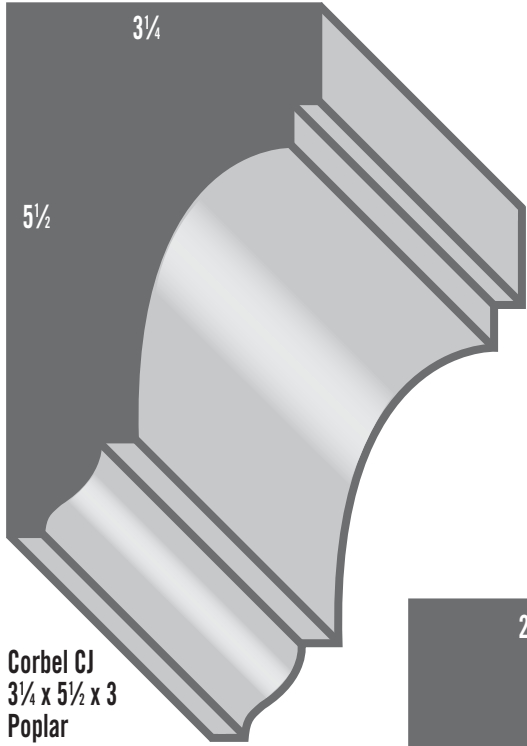

Corbel LO - Oak  
Corbel LM - Maple  
Corbel LC - Cherry  
9 x 11 x 1½

Corbel CV  
6 x 8½ x 1½  
Pine

**Corbel CJ**  
3/4 x 5 1/2 x 3  
Poplar

**Corbel MS**  
2 7/8 x 2 7/8 x 1 1/2  
Hemlock

**Corbel MF**  
2 7/8 x 5 x 1 1/2  
Hemlock

**Corbel ML**  
2 7/8 x 4 x 3  
Poplar

**Corbel MC**  
2 3/4 x 2 3/4 x 1 1/2  
Hemlock

**Corbel CO**  
3/4 x 5 1/2 x 3  
Poplar

**Corbel CM**  
3/4 x 5 1/2 x 3  
Hemlock

CORBELS

COAR-DA-306  
5½ x 14⅝ x 8

COAR-DA-014  
5⅞ x 8½ x 3¾

COAR-GW-039  
4½ x 14½ x 1¼

COAR-DA-081  
4¾ x 13¼ x 7⅞

COAR-DA-302XL  
8½ x 15⅝ x 6½

COAR-DA-061L  
5½ x 14⅞ x 7⅞

COAR-DA-015  
5⅞ x 9¾ x 2¾

COAR-DA-007  
4⅝ x 9⅞ x 5¼

COAR-DA-301S  
3⅞ x 8½ x 3

COAR-DA-302M  
4⅞ x 9¾ x 3⅞